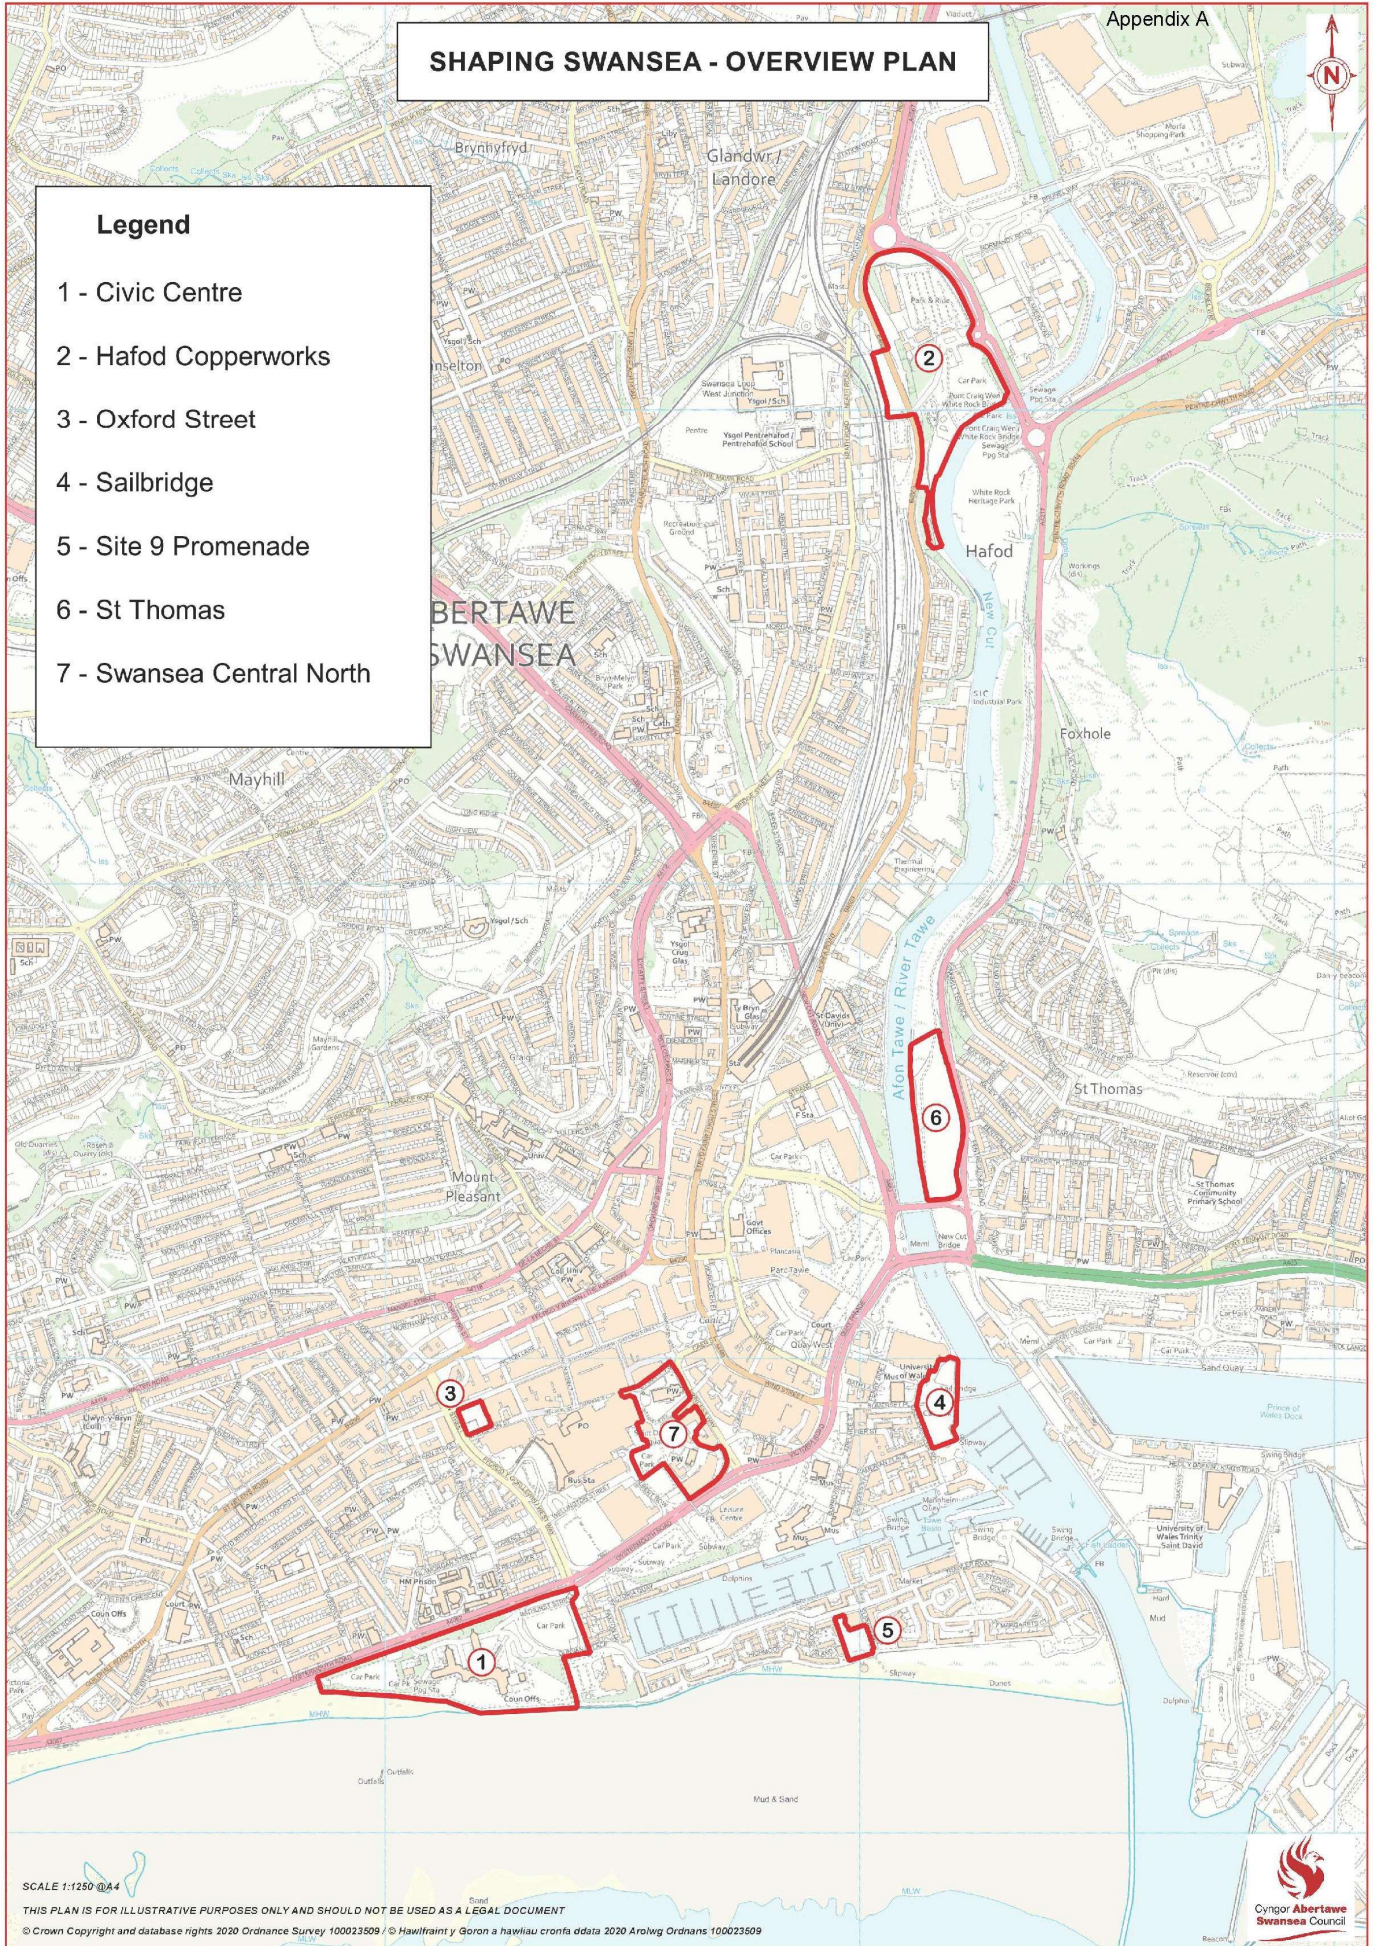

SHAPING SWANSEA - OVERVIEW PLAN

Legend

- 1 - Civic Centre
- 2 - Hafod Copperworks
- 3 - Oxford Street
- 4 - Sailbridge
- 5 - Site 9 Promenade
- 6 - St Thomas
- 7 - Swansea Central North

SCALE 1:1250 @A4

THIS PLAN IS FOR ILLUSTRATIVE PURPOSES ONLY AND SHOULD NOT BE USED AS A LEGAL DOCUMENT

© Crown Copyright and database rights 2020 Ordnance Survey 100023509 / © Hawlfraint y Goron a hawliau cronfa ddata 2020 Aroing Ordnans 100023509